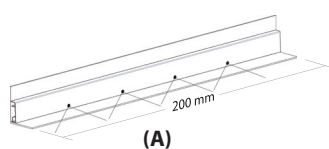

(A)

(B)

(C)

LED / LED *	power light source LUXEON REBEL	
Colori dei LED / LEDS colours *1	Bianco Freddo / COOL - WHITE	Bianco Caldo / WARM - WHITE
Lumen / Lumen	50 (k° 4100)	40 (k° 3000)
Potenza ottica emessa / Optical power emitted	e = 1.2 mW	e = 1.2 mW
DNRO (dist. nom. di rischio oculare) / (rated eye safety distance)	40 cm	40 cm
Alimentatore / power supply	350 mA - 230/12V	350 mA - 230/12V