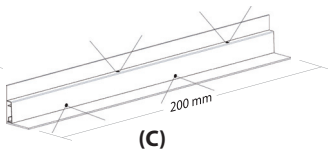

(A)

(B)

(C)

LED / LED *	power light source LUXEON REBEL	
Colori dei LED / LEDS colours *1	Bianco Freddo / COOL - WHITE	Bianco Caldo / WARM - WHITE
Lumen / Lumen	50 (k° 4100)	40 (k° 3000)
Potenza ottica emessa / Optical power emitted	e = 1.2 mW	e = 1.2 mW
DNRO (dist. nom. di rischio oculare) / (rated eye safety distance)	40 cm	40 cm
Alimentatore / power supply	350 mA - 230/12V	350 mA - 230/12V