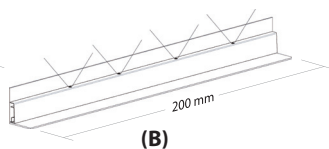

(A)

(B)

(C)

LED / LED *	power light source LUXEON REBEL	
Colori dei LED / LEDS colours *1	Bianco Freddo / COOL - WHITE	Bianco Caldo / WARM - WHITE
Lumen / Lumen	50 (k° 4100)	40 (k° 3000)
Potenza ottica emessa / Optical power emitted	e = 1.2 mW	e = 1.2 mW
DNRO (dist. nom. di rischio oculare) / (rated eye safety distance)	40 cm	40 cm
Alimentatore / power supply	350 mA - 230/12V	350 mA - 230/12V