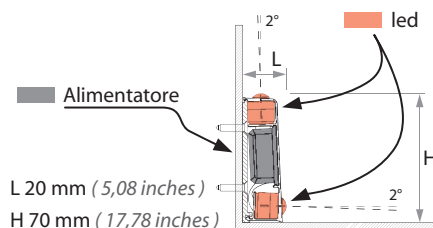

(A)

(B)

(C)

LED / LED *	power light source LUXEON REBEL	
Colori dei LED / LEDS colours *1	Bianco Freddo / COOL - WHITE	Bianco Caldo / WARM - WHITE
Lumen / Lumen	50 (k° 4100)	40 (k° 3000)
Potenza ottica emessa / Optical power emitted	e = 1.2 mW	e = 1.2 mW
DNRO (dist. nom. di rischio oculare) / (rated eye safety distance)	40 cm	40 cm
Alimentatore / power supply	350 mA - 230/12V	350 mA - 230/12V